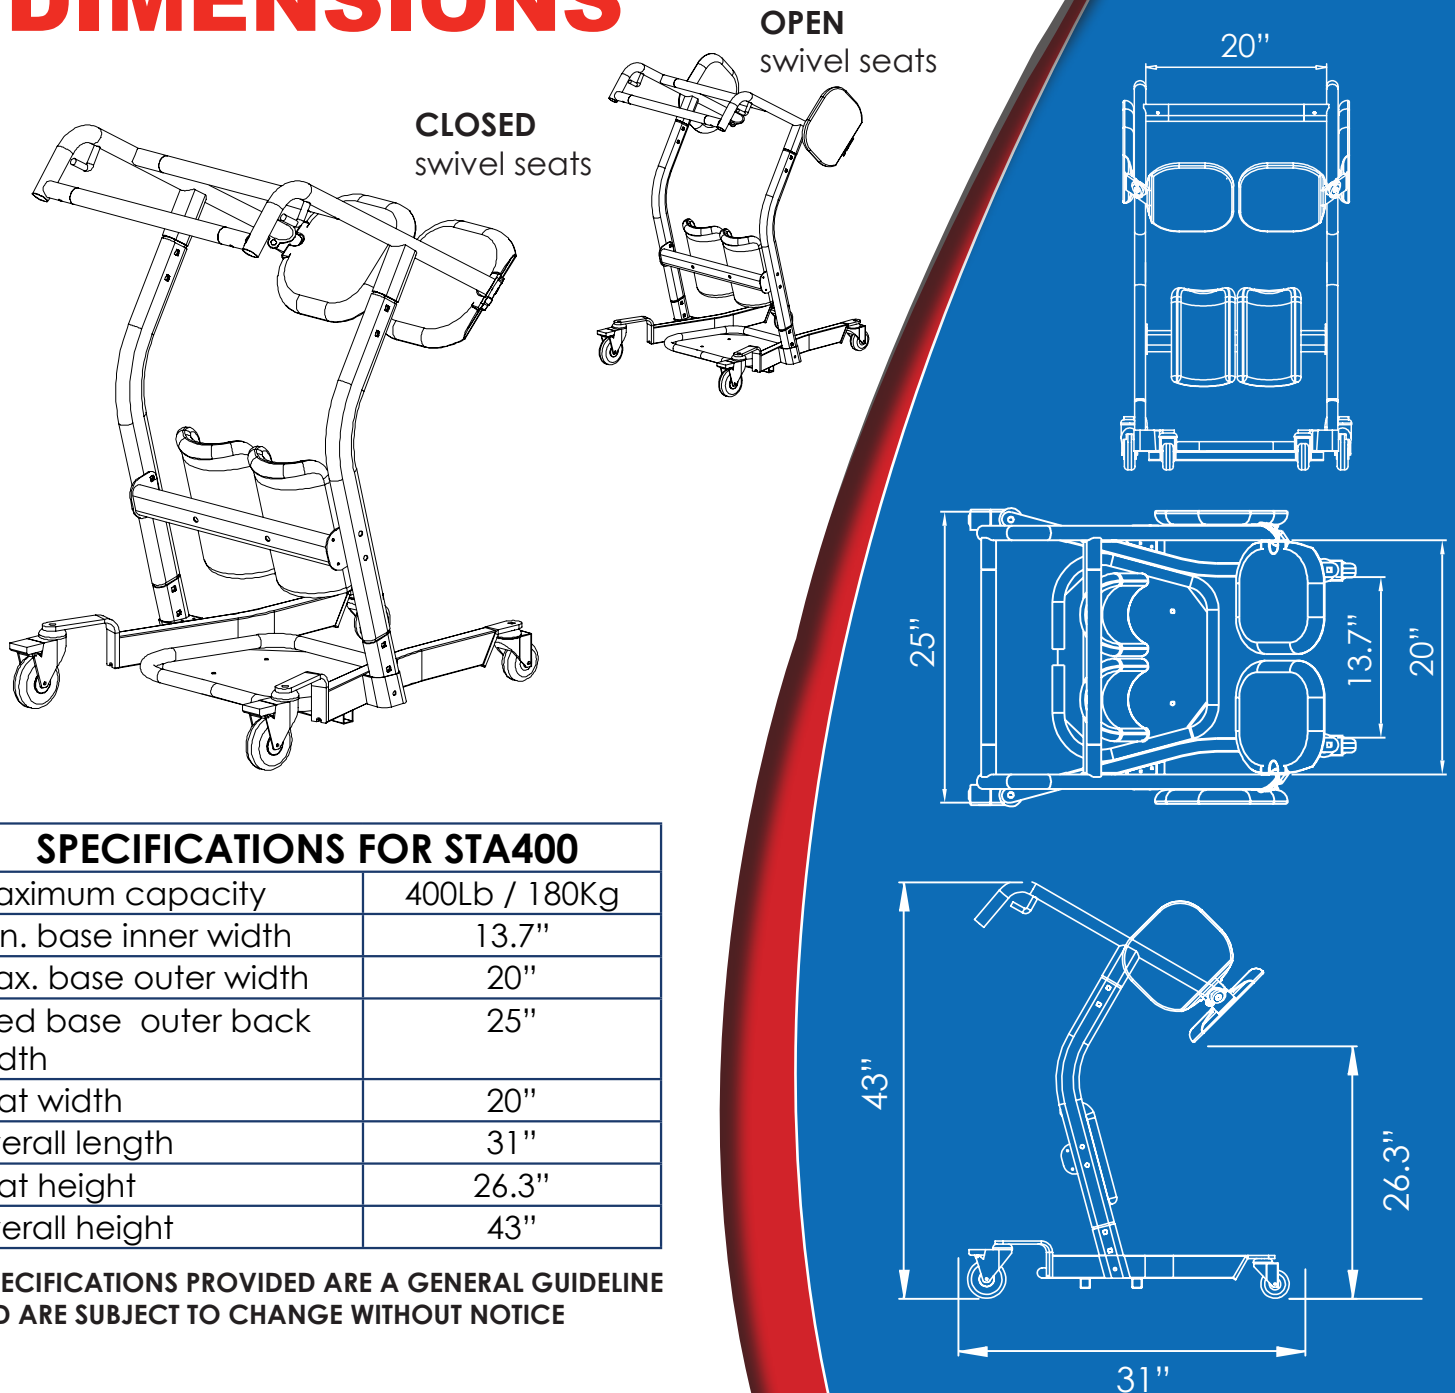

BESTMOVE™

STA400 | STANDING TRANSFER AID

The BestMove™ STA400 is your standing transfer solution. Transfers are quick and require minimal assistance. Fold-up seats and an easy grip crossbar allows the user to actively participate in a transfer process. Tapered legs allow unit to squeeze in between tight spaces.

FEATURES

- 400 lb capacity
- Shin brace for secure transports
- Support strap available - attachment hooks for optional side support and back strap
- Affordable alternative to electric stand assists
- First choice for any fall prevention program

DIMENSIONS

SPECIFICATIONS FOR STA400	
maximum capacity	400Lb / 180Kg
min. base inner width	13.7"
max. base outer width	20"
fixed base outer back width	25"
seat width	20"
overall length	31"
seat height	26.3"
overall height	43"